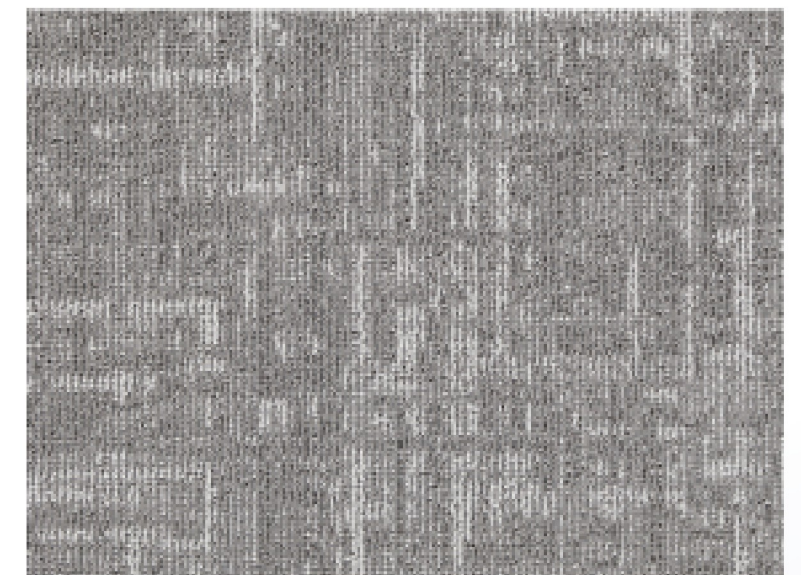

Size:50x50cm

Let every step land on gentle layers.

color : V-06

V-07

The warmth of the carpet  
writes a softer ambience.

V-06

V-01

V-04