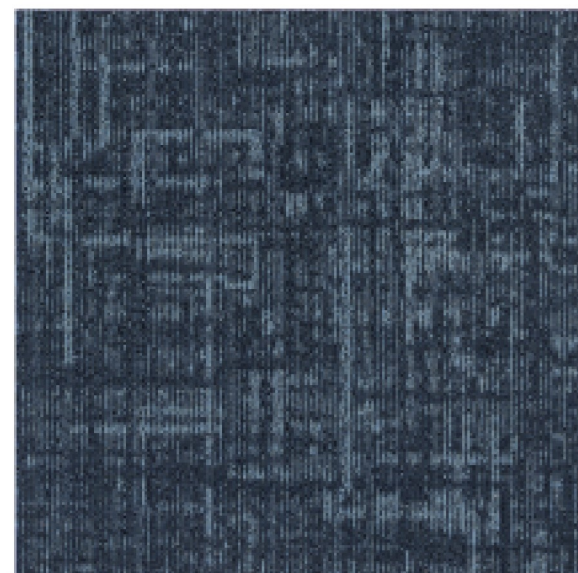

Size:50x50cm

Let every step land on gentle layers.

color : V-06

V-07

The warmth of the carpet  
writes a softer ambience.

V-06

V-01

V-04