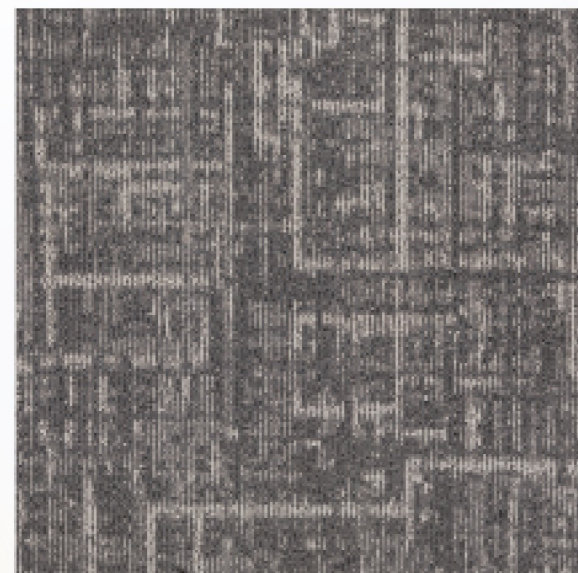

Size:50x50cm

Let every step land on gentle layers.

color : V-06

V-07

The warmth of the carpet  
writes a softer ambience.

V-06

V-01

V-04