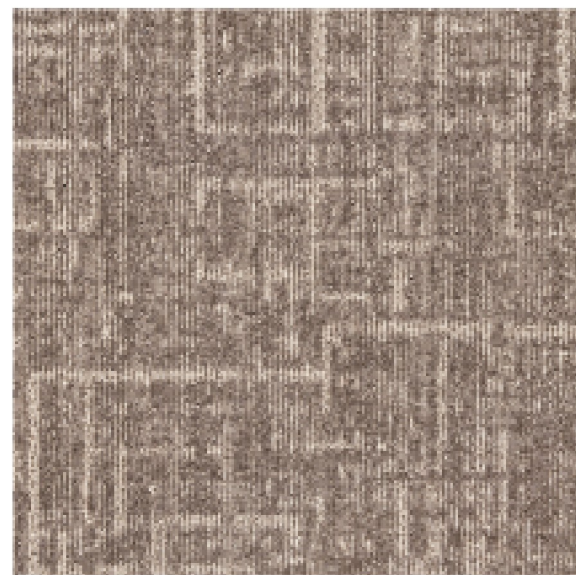

Size:50x50cm

Let every step land on gentle layers.

color : V-06

V-07

The warmth of the carpet  
writes a softer ambience.

V-06

V-01

V-04