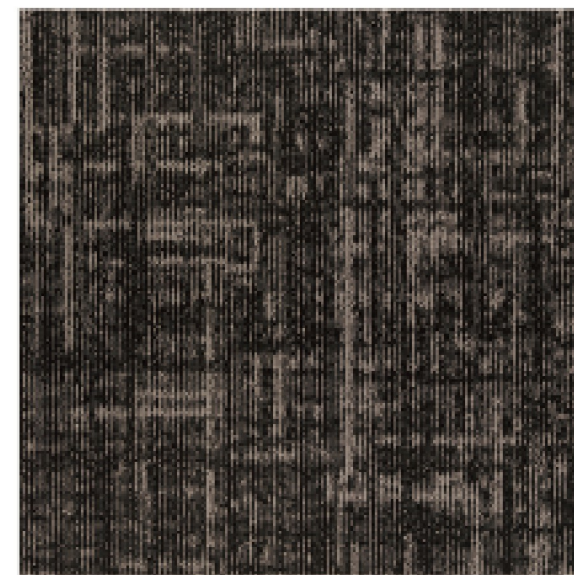

Size:50x50cm

Let every step land on gentle layers.

color : V-06

V-07

The warmth of the carpet  
writes a softer ambience.

V-06

V-01

V-04